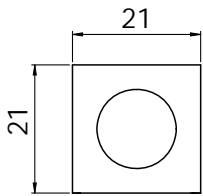

KT-DPF | KTMB

Grommets, Multi-Range

KT-DPF / KTMB small

KT-DPF-B

1

Type	Order No.	Size KT	Clamping range	PU	Description
------	-----------	------------	----------------	----	-------------

KT-DPF-A	<input type="checkbox"/> 41260 <input checked="" type="checkbox"/> 41360	KT small	3 - 12 mm	10	 KT-DPF-A
KT-DPF-B	<input type="checkbox"/> 41261 <input checked="" type="checkbox"/> 41361	KT large	4 - 18 mm	10	
KT-DPF-C	<input type="checkbox"/> 41262 <input checked="" type="checkbox"/> 41362	KT large	14 - 26 mm	10	 KT-DPF-C
KTMB-A	41432	KT small	2.5 - 6.5 mm	10	
KTMB-B	41434	KT small	4 - 7.5 mm	10	 KTMB-D
KTMB-C	41436	KT small	6.5 - 10 mm	10	
KTMB-D	41438	KT small	9.5 - 13 mm	10	
KTMB-E	41440	KT small	13 - 16 mm	10	 Cross section KTMB
KTMB-G	41460	KT large	13 - 18 mm	10	
KTMB-H	41465	KT large	18 - 23 mm	10	
KTMB-I	41470	KT large	23 - 28 mm	10	 KTMB-I
KTMB-J	41475	KT large	28 - 33 mm	10	
KTMB-K	41480	KT large	2x 13 - 18 mm	10	 KTMB-K

*Only valid for gray product types

Product description

The KT-DPF / KTMB grommets accept a wide range of cable diameters. A great benefit when the exact cable diameter is not known in advance. The KTMB grommets are not split and therefore only usable for cables without connectors. Cutting of KT-DPF grommets: Cable diameter less 20%.

KMS Cable template

The correct size of the KT grommets can easily be determined by using the stainless steel cable template.

- Determining the diameter of the cable
- Selecting the KT grommets according
- to the data on the cable template